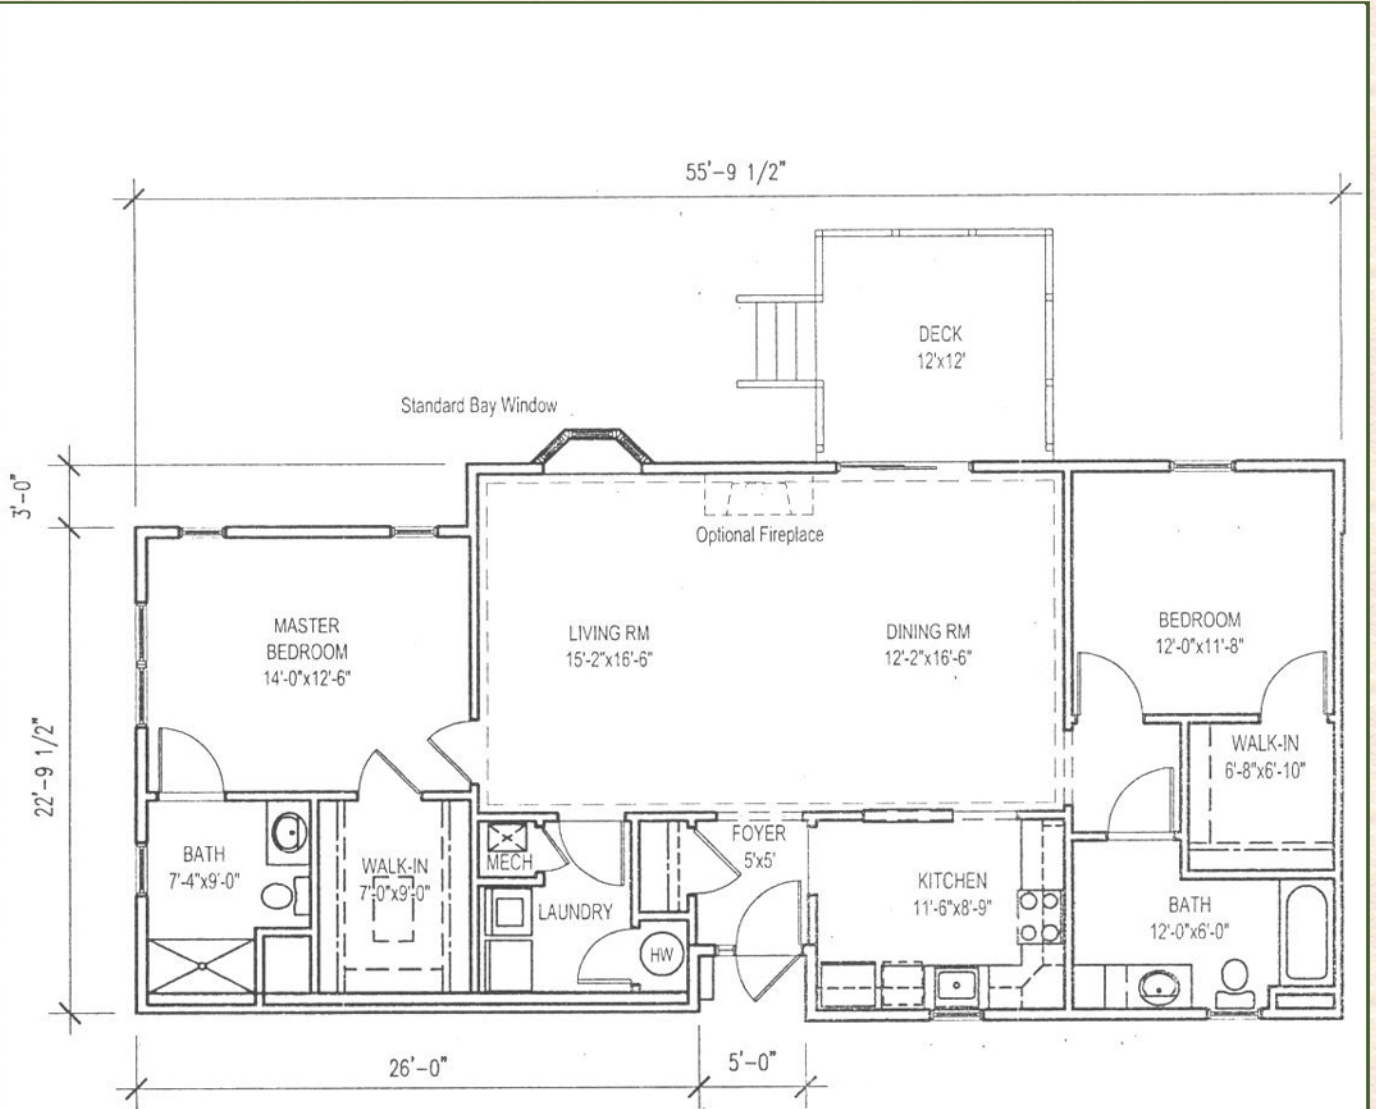

A National Lutheran Community

Stonehaven (with deck)

2 Bedroom, 2 Bath

COTTAGE B

1,346 GROSS S.F.