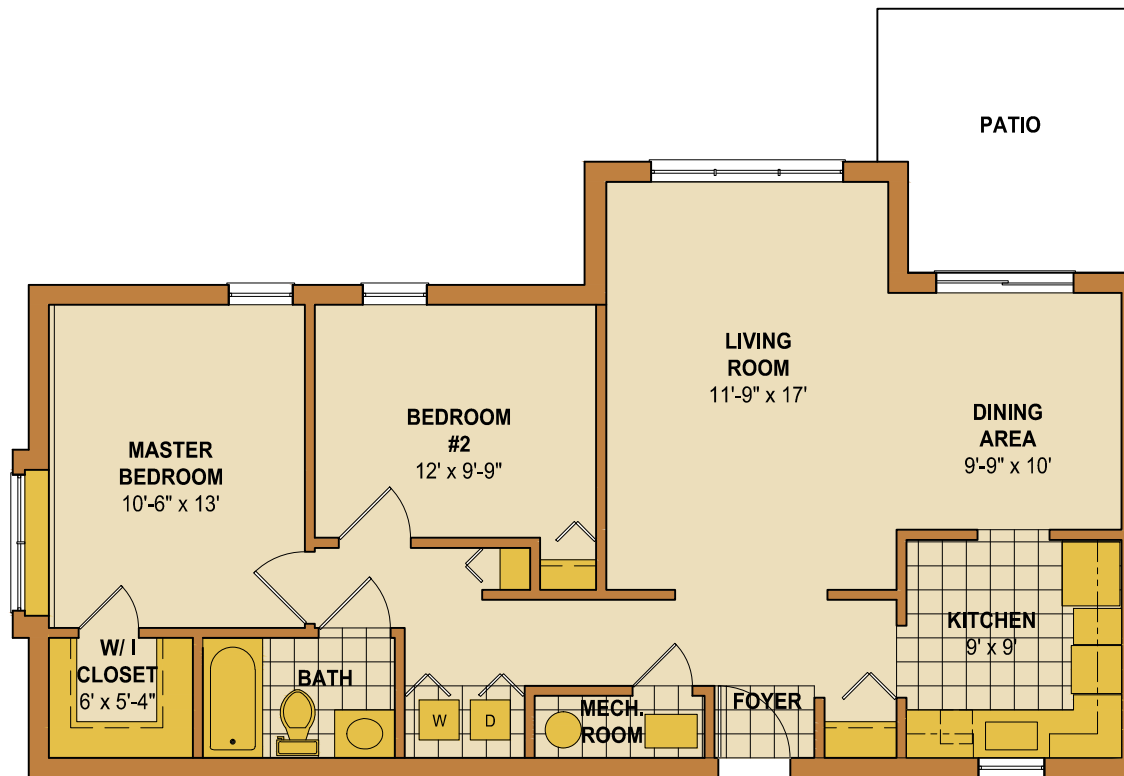

SYCAMORE

1128 S.F.

A National Lutheran Community

NOVEMBER 2012
9300 B