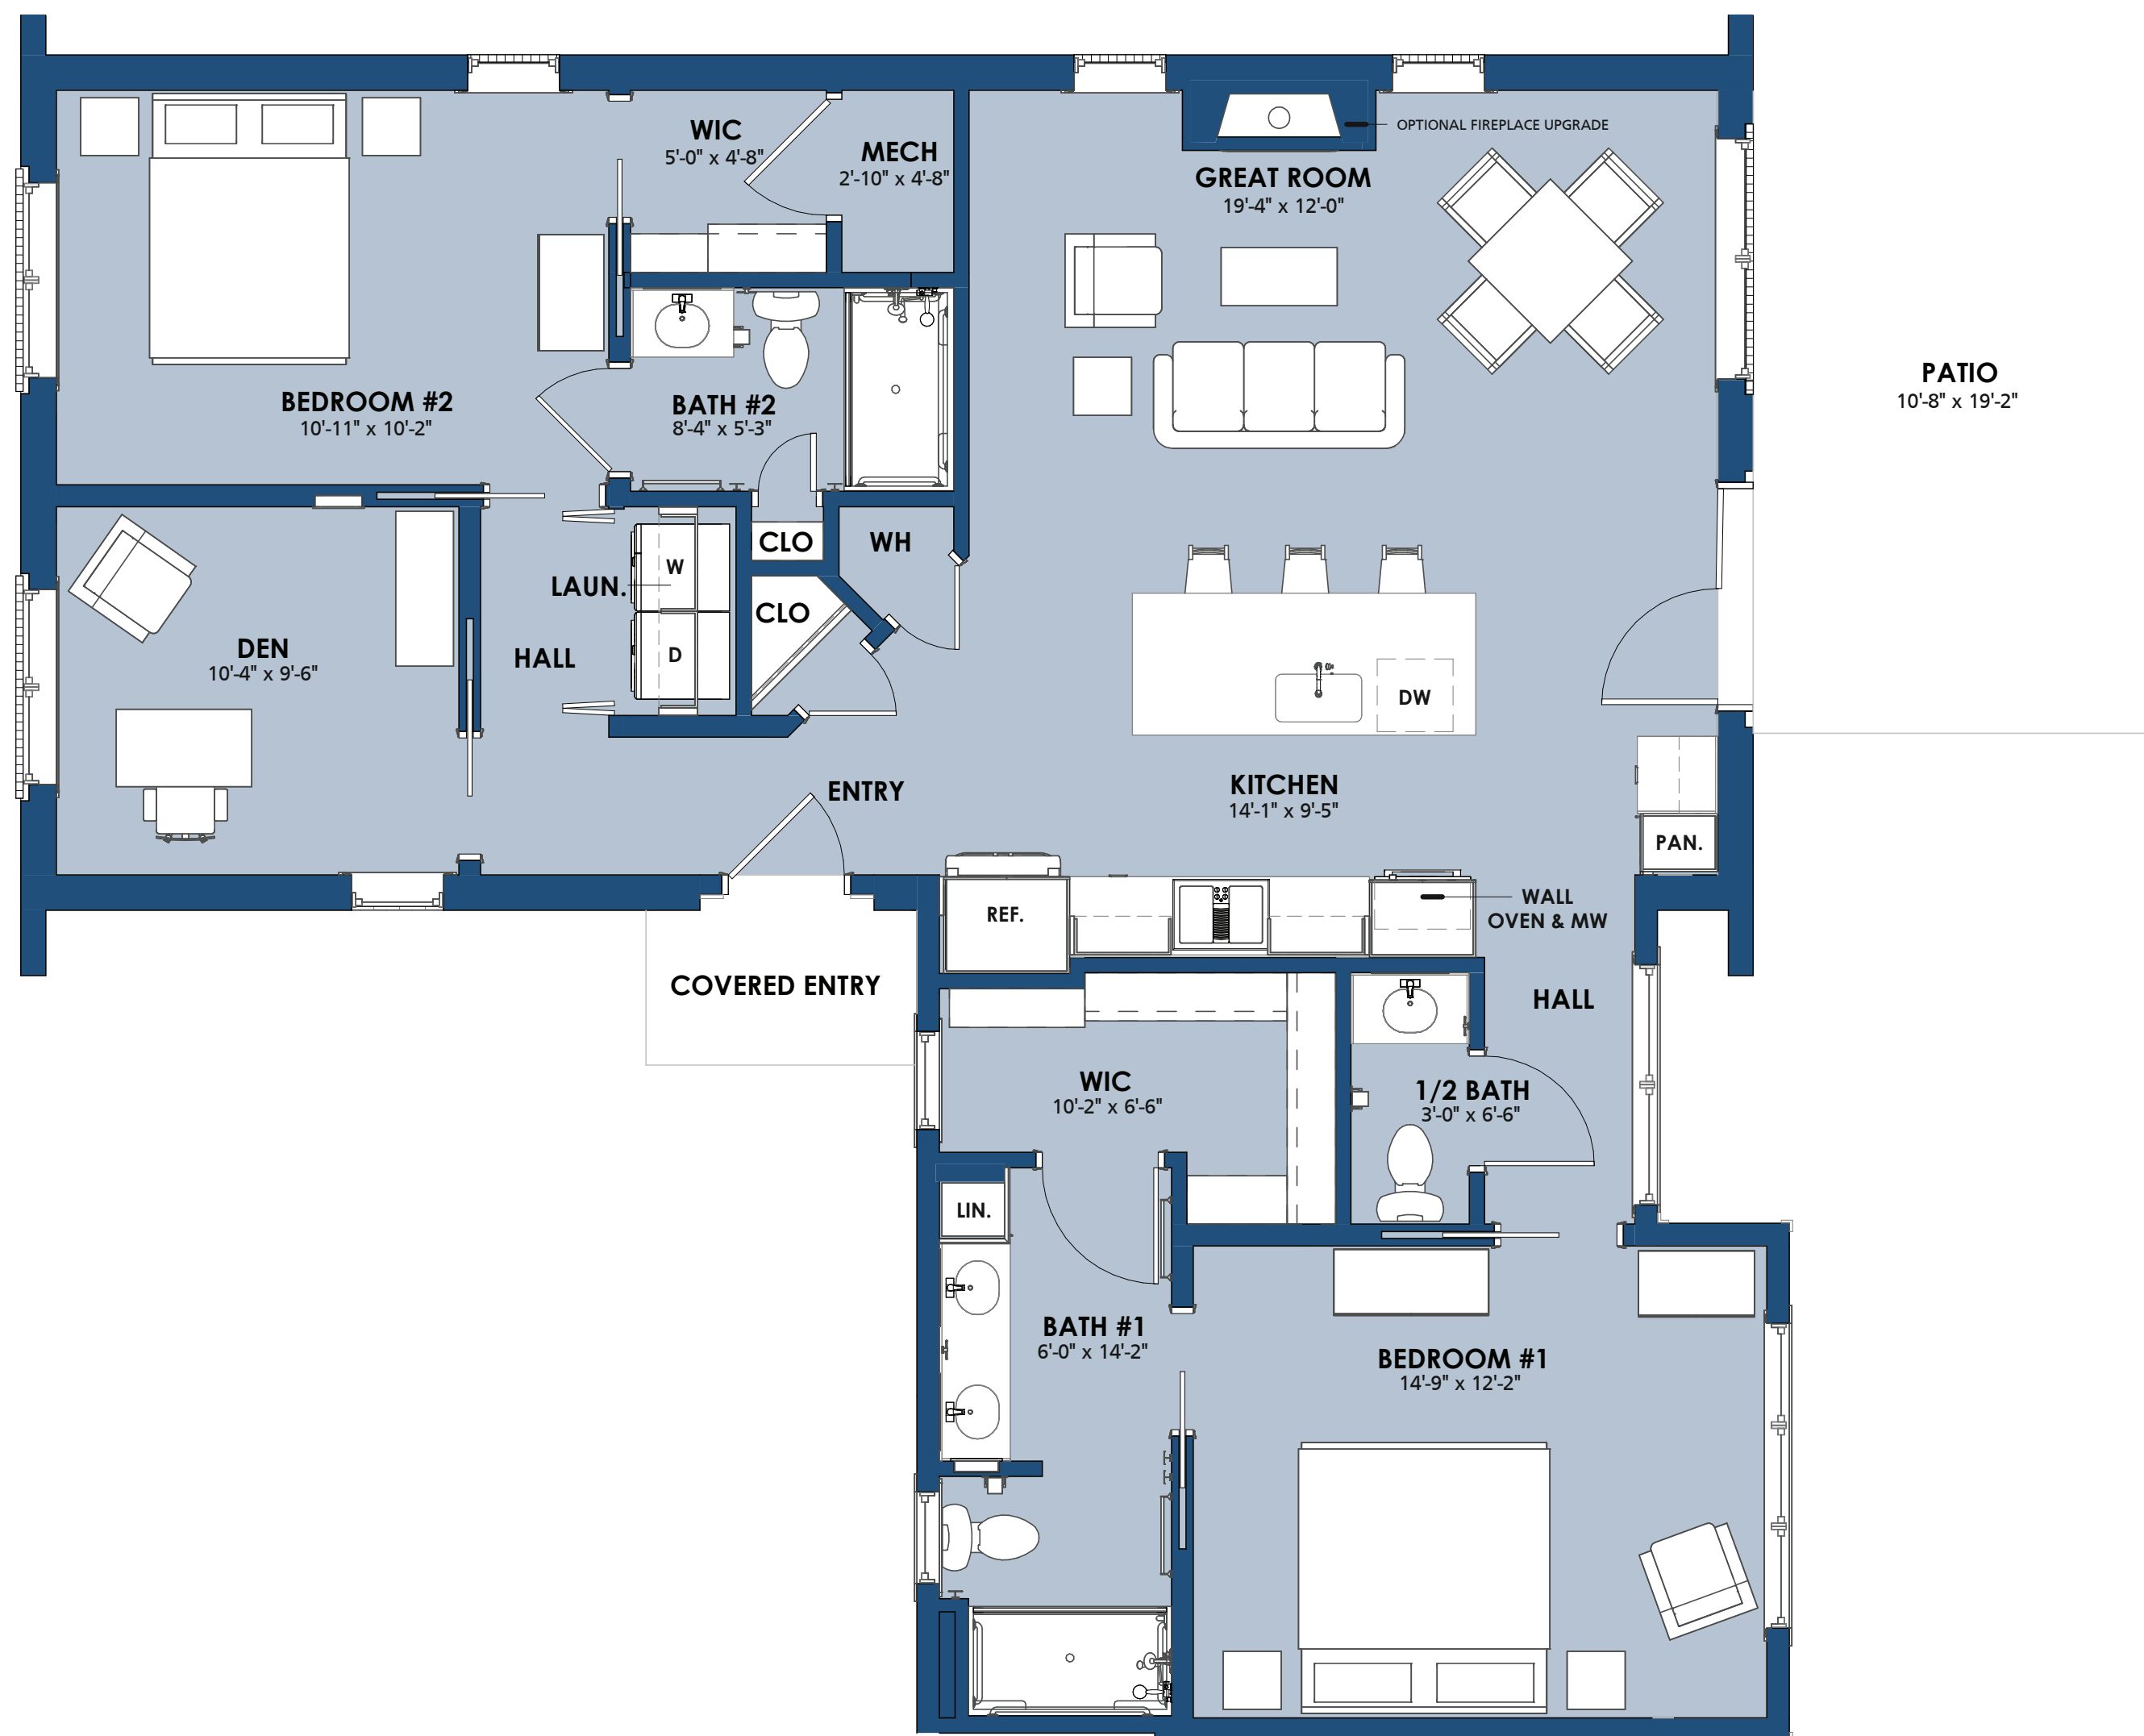

THE LAKEWOOD

1,302 SF Villa
206 SF Patio
2 Bedrooms + Den
2 1/2 Bathrooms

Square footage and dimensions are approximate. Plans are subject to change based on final engineering and design requirements.