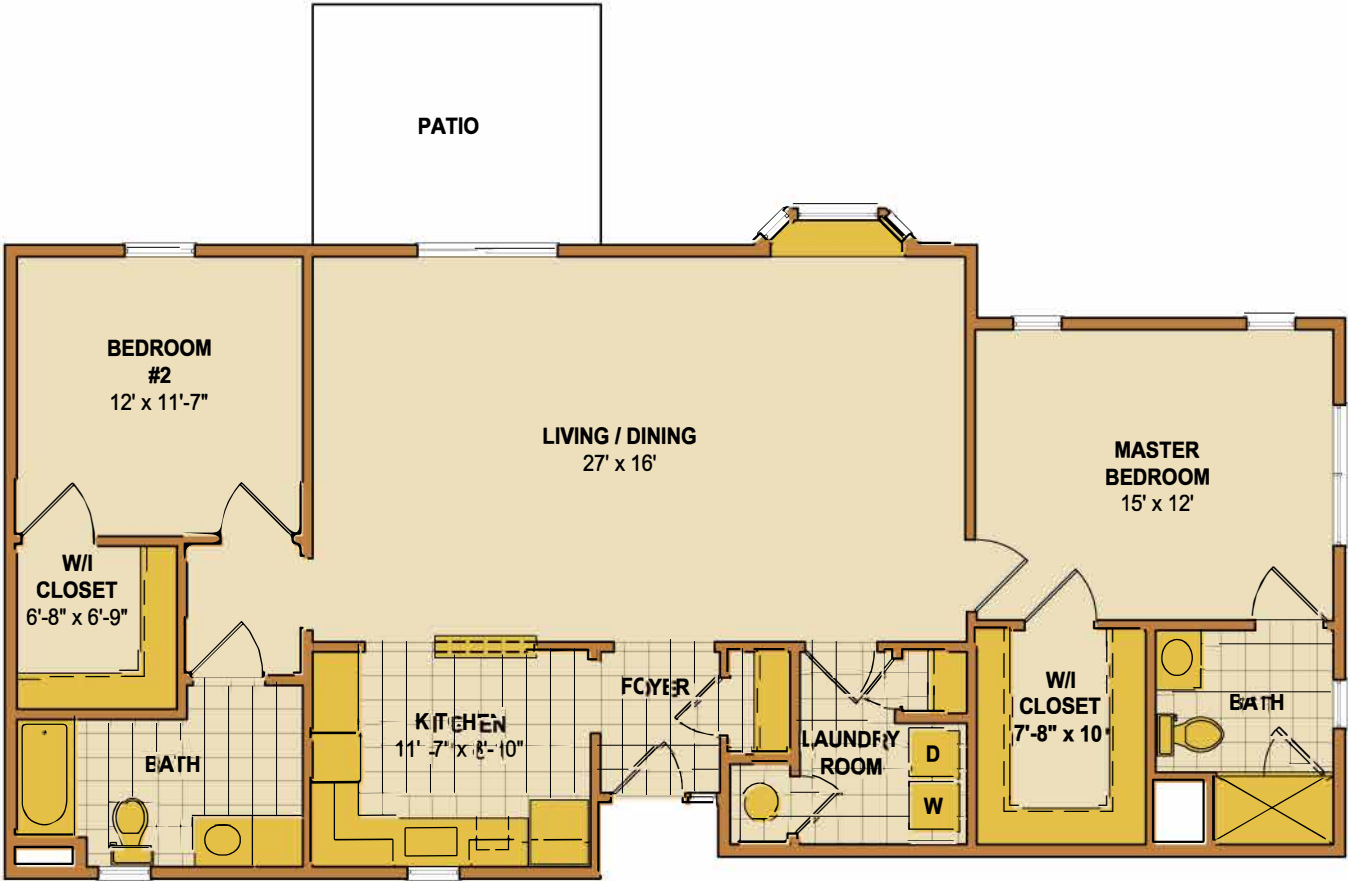

STONE HAVEN 1286 S.F.

A National Lutheran Community

NOVEMBER 2012
9200 B